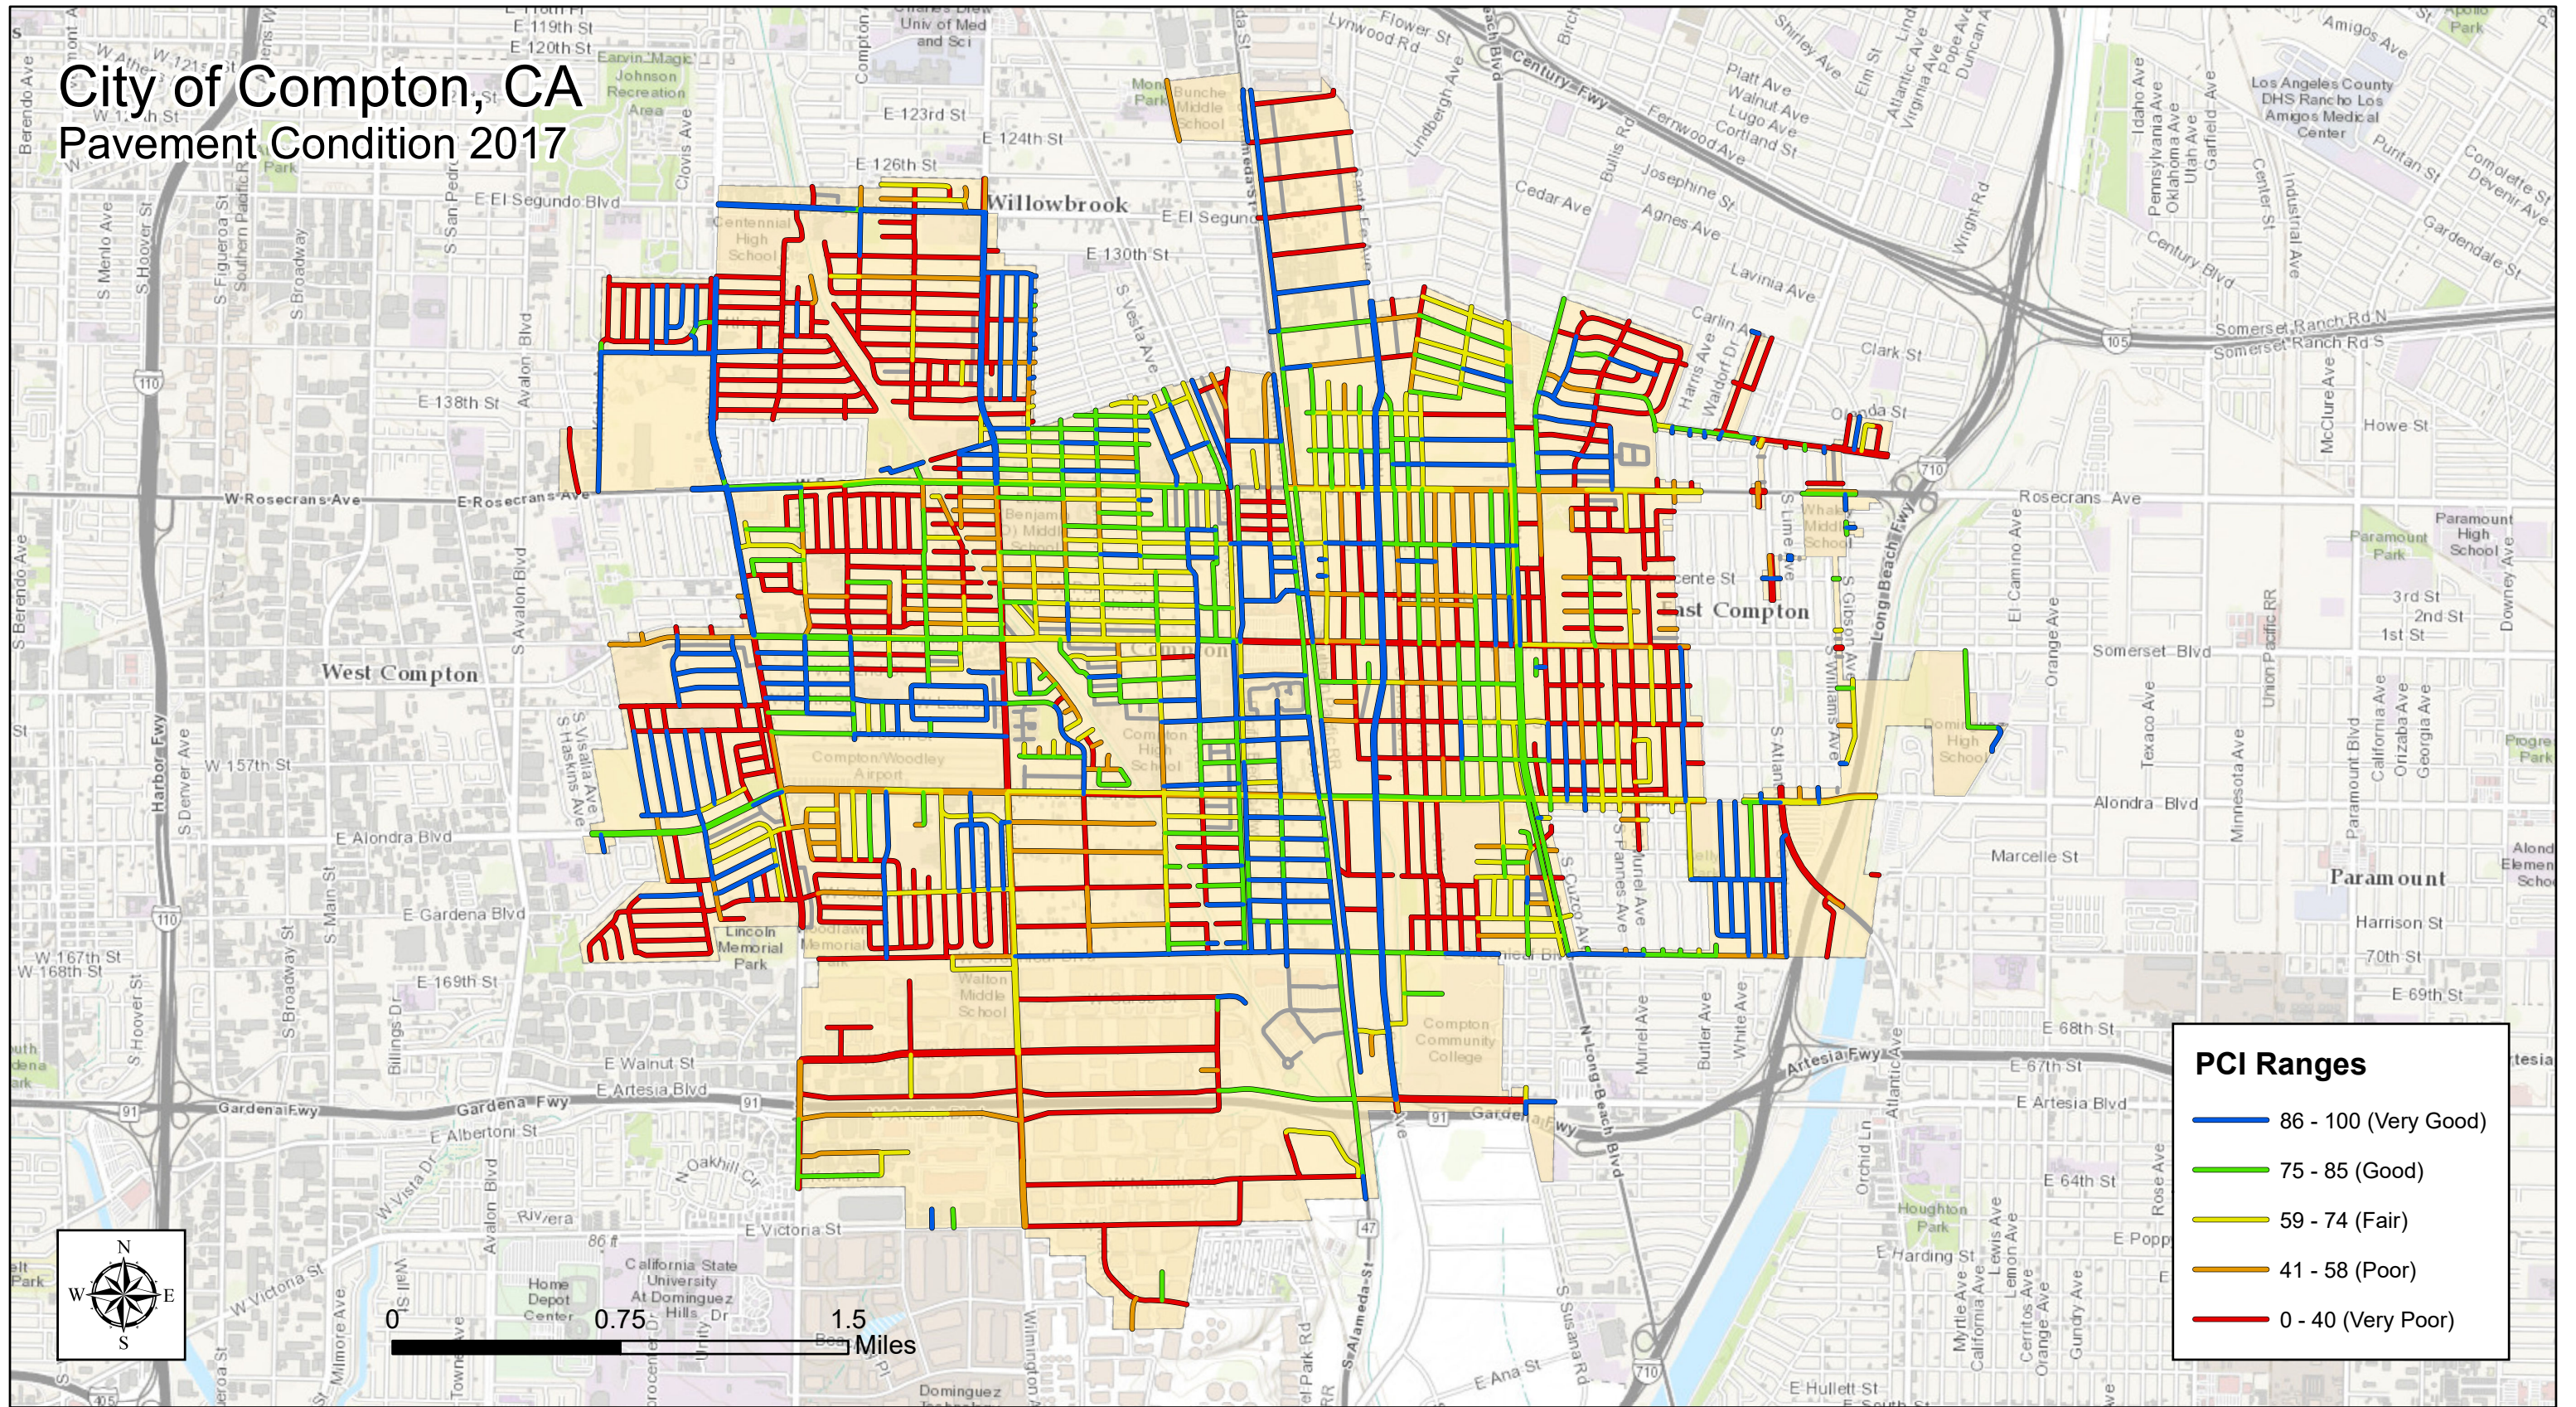

# City of Compton, CA Pavement Condition 2017

**City of Compton, CA**  
Pavement Condition 2017

Bucknam Infrastructure Group  
October 2017

Source: City of Compton  
GIS Centerline  
Created in ArcGIS 10.4