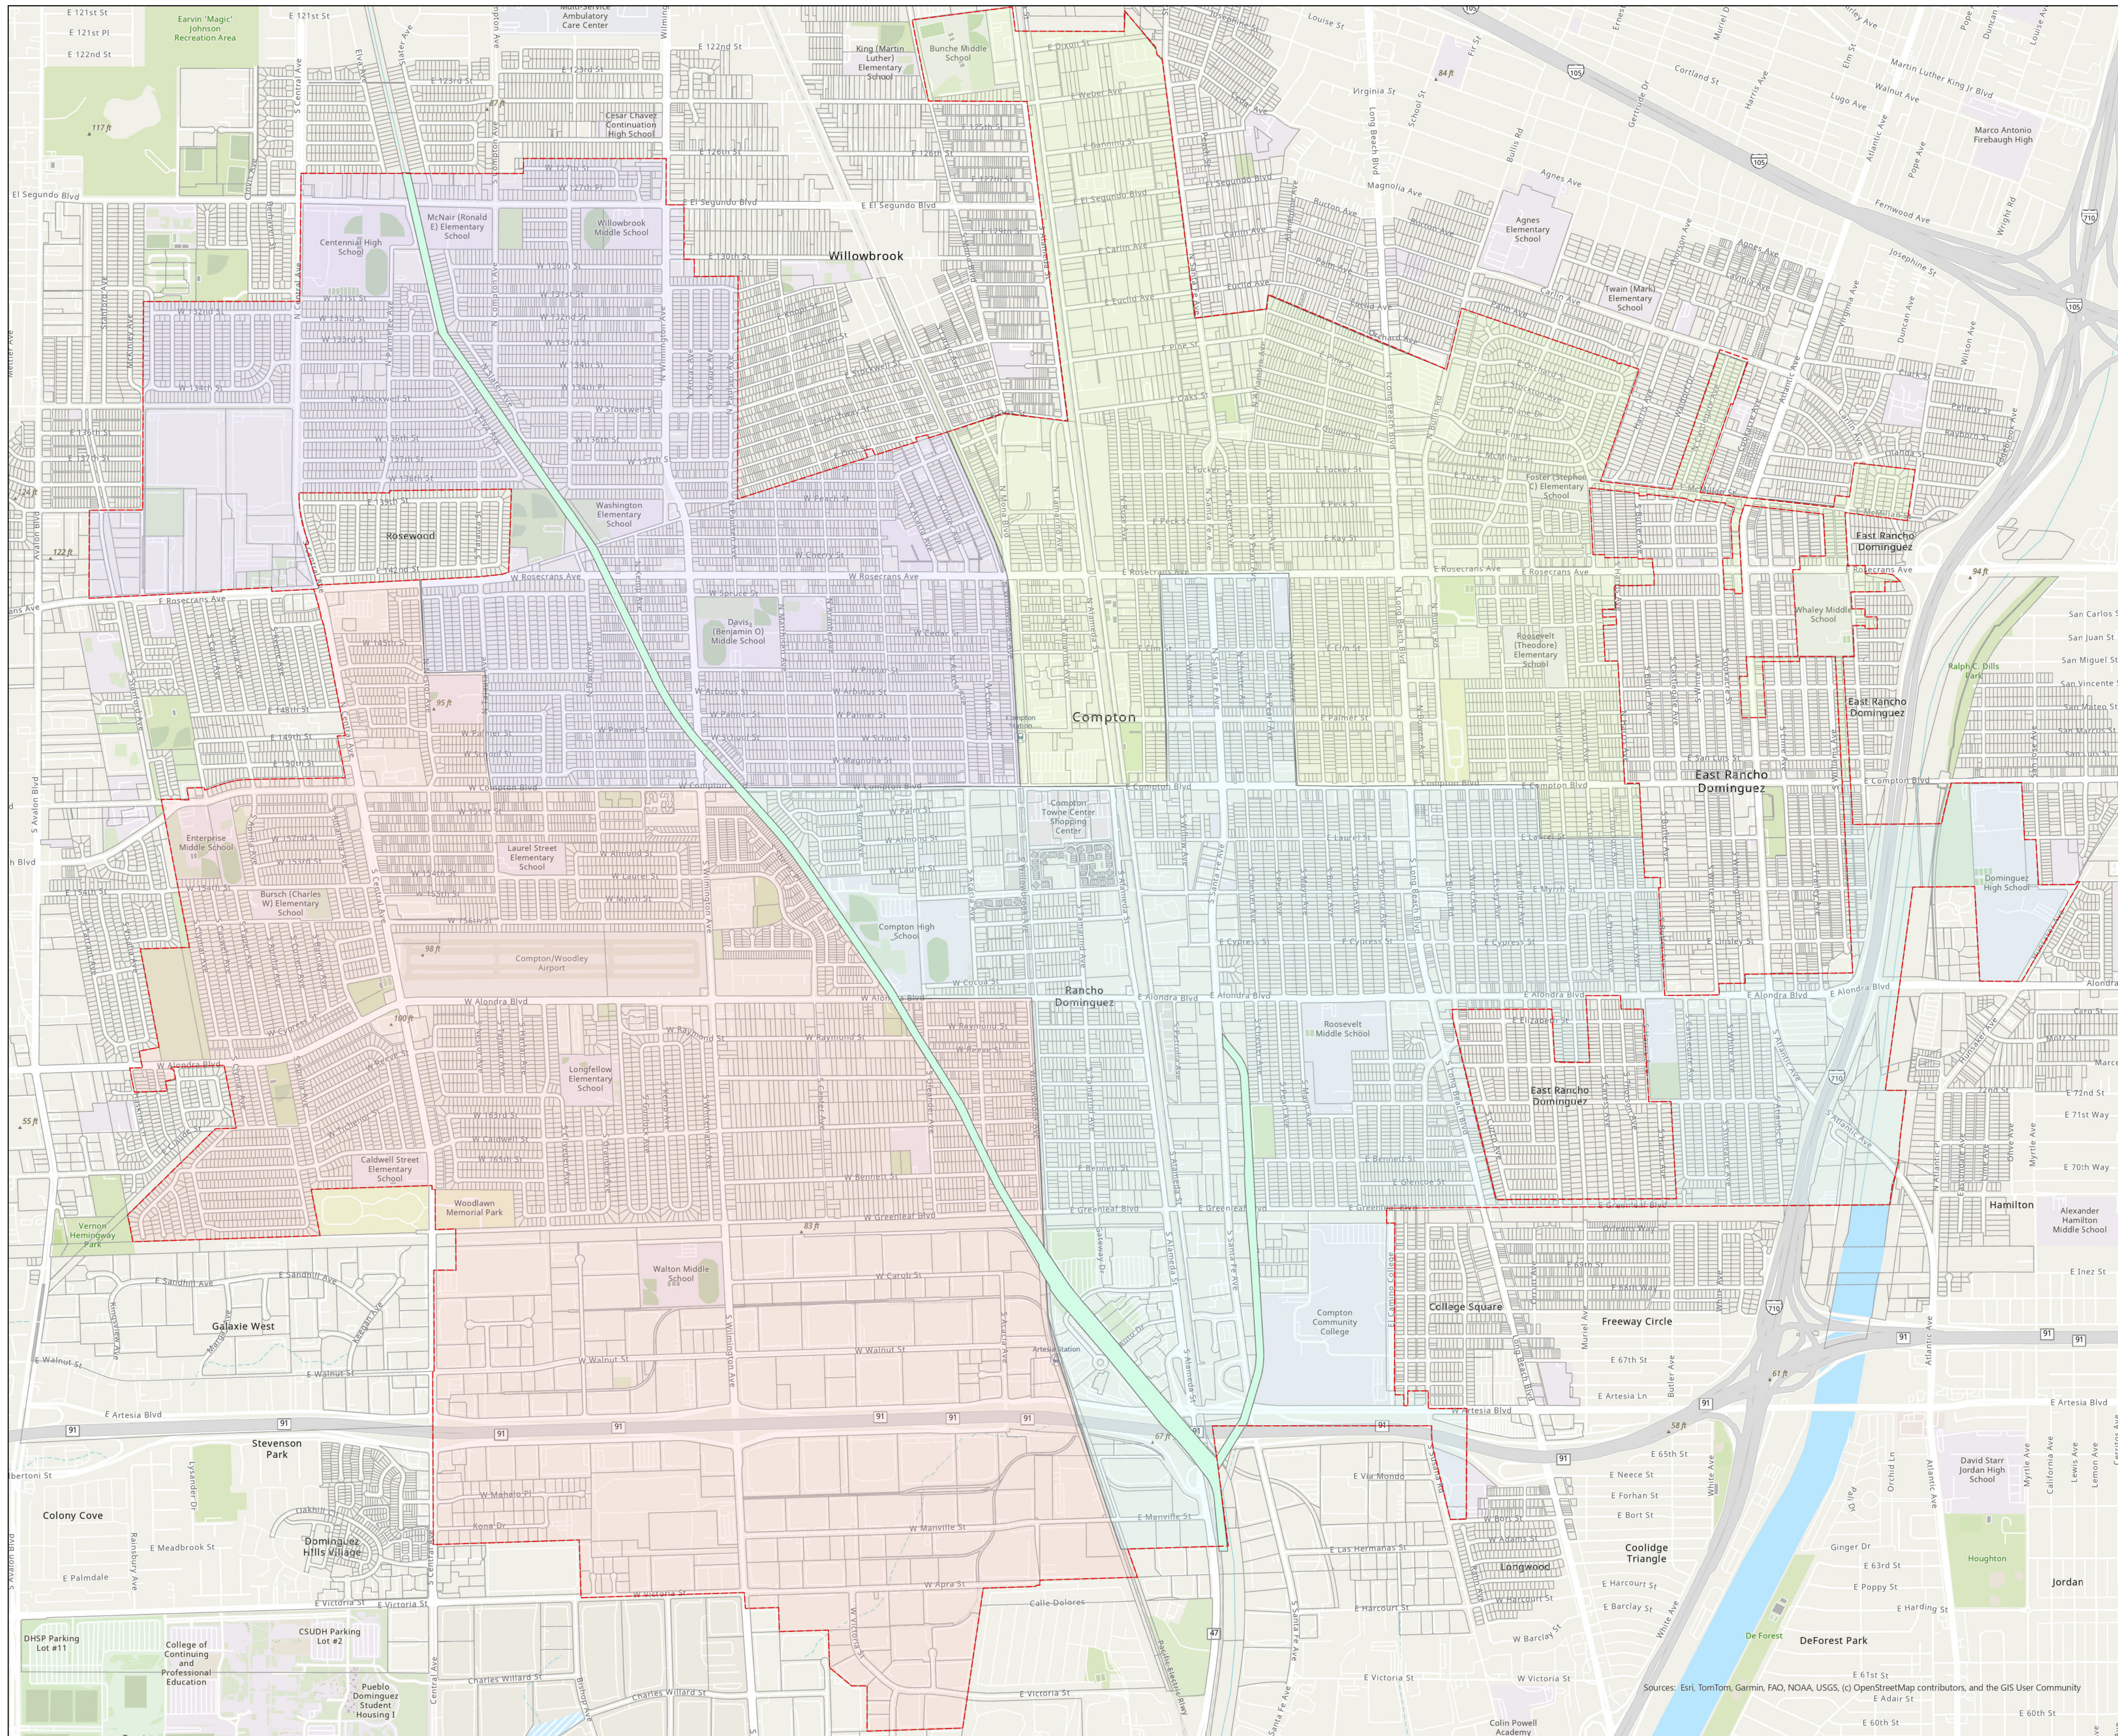

City of Compton

City Council Districts Map

Legend

- Compton City Limits
- Compton Creek
- City Council Districts
  - District 1 - Duhart
  - District 2 - Spicer
  - District 3 - Bowers
  - District 4 - Darden